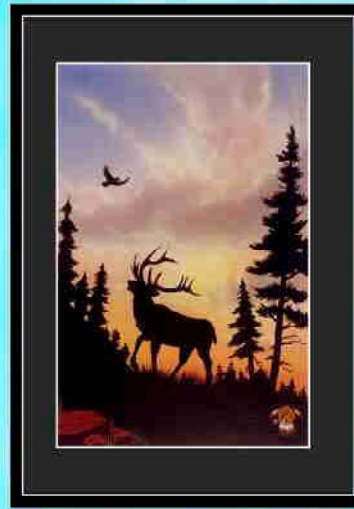

“GREAT MYSTERY”

**11" x 14" Black or Barn Wood Frame,
with 6" x 9" Print & Black Matt.**

**Price \$ 55.00
Shipping \$ 15.00**

**18" x 24" Black or Barn Wood Frame,
with 12 3/4" x 18 3/4" print & Black Matt.**

**Price \$135.00
Shipping \$ 25.00**

**18" x 24" Black or Barn Wood Frame,
with 12 3/4" x 18 3/4" Print, Double
Matt & Miniature Cultural Item.**

**Price \$155.00
Shipping \$ 25.00**