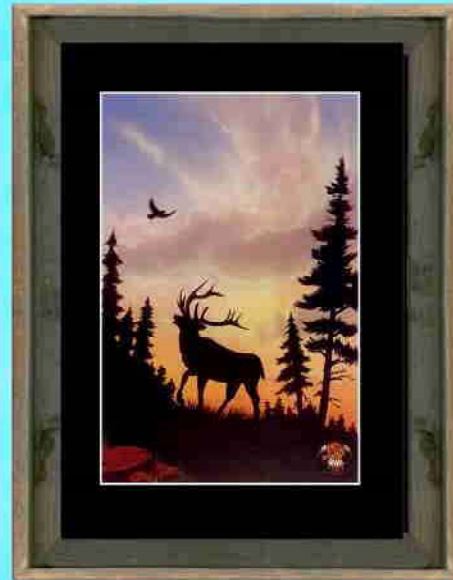

“GREAT MYSTERY”

**11" x 14" Black or Barn Wood Frame,
with 6" x 9" Print & Black Matt.**

**Price \$ 55.00
Shipping \$ 15.00**

**18" x 24" Black or Barn Wood Frame,
with 12 3/4" x 18 3/4" print & Black Matt.**

**Price \$135.00
Shipping \$ 25.00**

**18" x 24" Black or Barn Wood Frame,
with 12 3/4" x 18 3/4" Print, Double
Matt & Miniature Cultural Item.**

**Price \$155.00
Shipping \$ 25.00**