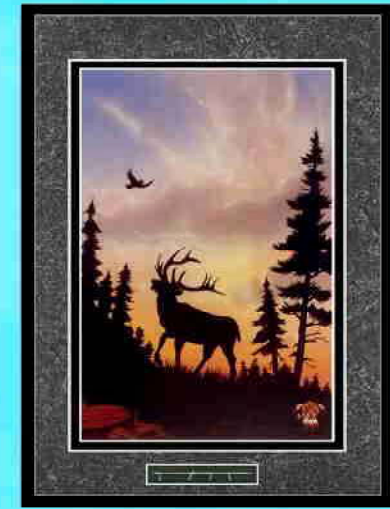

“GREAT MYSTERY”

**11" x 14" Black or Barn Wood Frame,
with 6" x 9" Print & Black Matt.**

**Price \$ 55.00
Shipping \$ 15.00**

**18" x 24" Black or Barn Wood Frame,
with 12 3/4" x 18 3/4" print & Black Matt.**

**Price \$135.00
Shipping \$ 25.00**

**18" x 24" Black or Barn Wood Frame,
with 12 3/4" x 18 3/4" Print, Double
Matt & Miniature Cultural Item.**

**Price \$155.00
Shipping \$ 25.00**