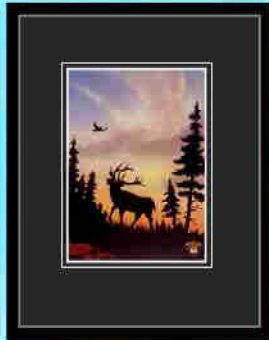

“GREAT MYSTERY”

**11" x 14" Black or Barn Wood Frame,
with 6" x 9" Print & Black Matt.**

**Price \$ 55.00
Shipping \$ 15.00**

**18" x 24" Black or Barn Wood Frame,
with 12 3/4" x 18 3/4" print & Black Matt.**

**Price \$135.00
Shipping \$ 25.00**

**18" x 24" Black or Barn Wood Frame,
with 12 3/4" x 18 3/4" Print, Double
Matt & Miniature Cultural Item.**

**Price \$155.00
Shipping \$ 25.00**