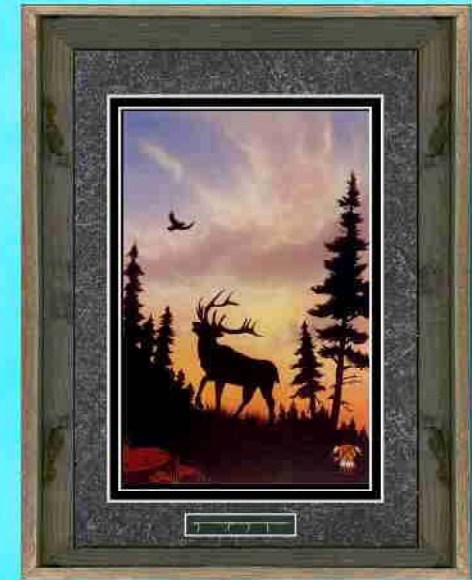

“GREAT MYSTERY”

**11" x 14" Black or Barn Wood Frame,
with 6" x 9" Print & Black Matt.**

**Price \$ 55.00
Shipping \$ 15.00**

**18" x 24" Black or Barn Wood Frame,
with 12 3/4" x 18 3/4" print & Black Matt.**

**Price \$135.00
Shipping \$ 25.00**

**18" x 24" Black or Barn Wood Frame,
with 12 3/4" x 18 3/4" Print, Double
Matt & Miniature Cultural Item.**

**Price \$155.00
Shipping \$ 25.00**